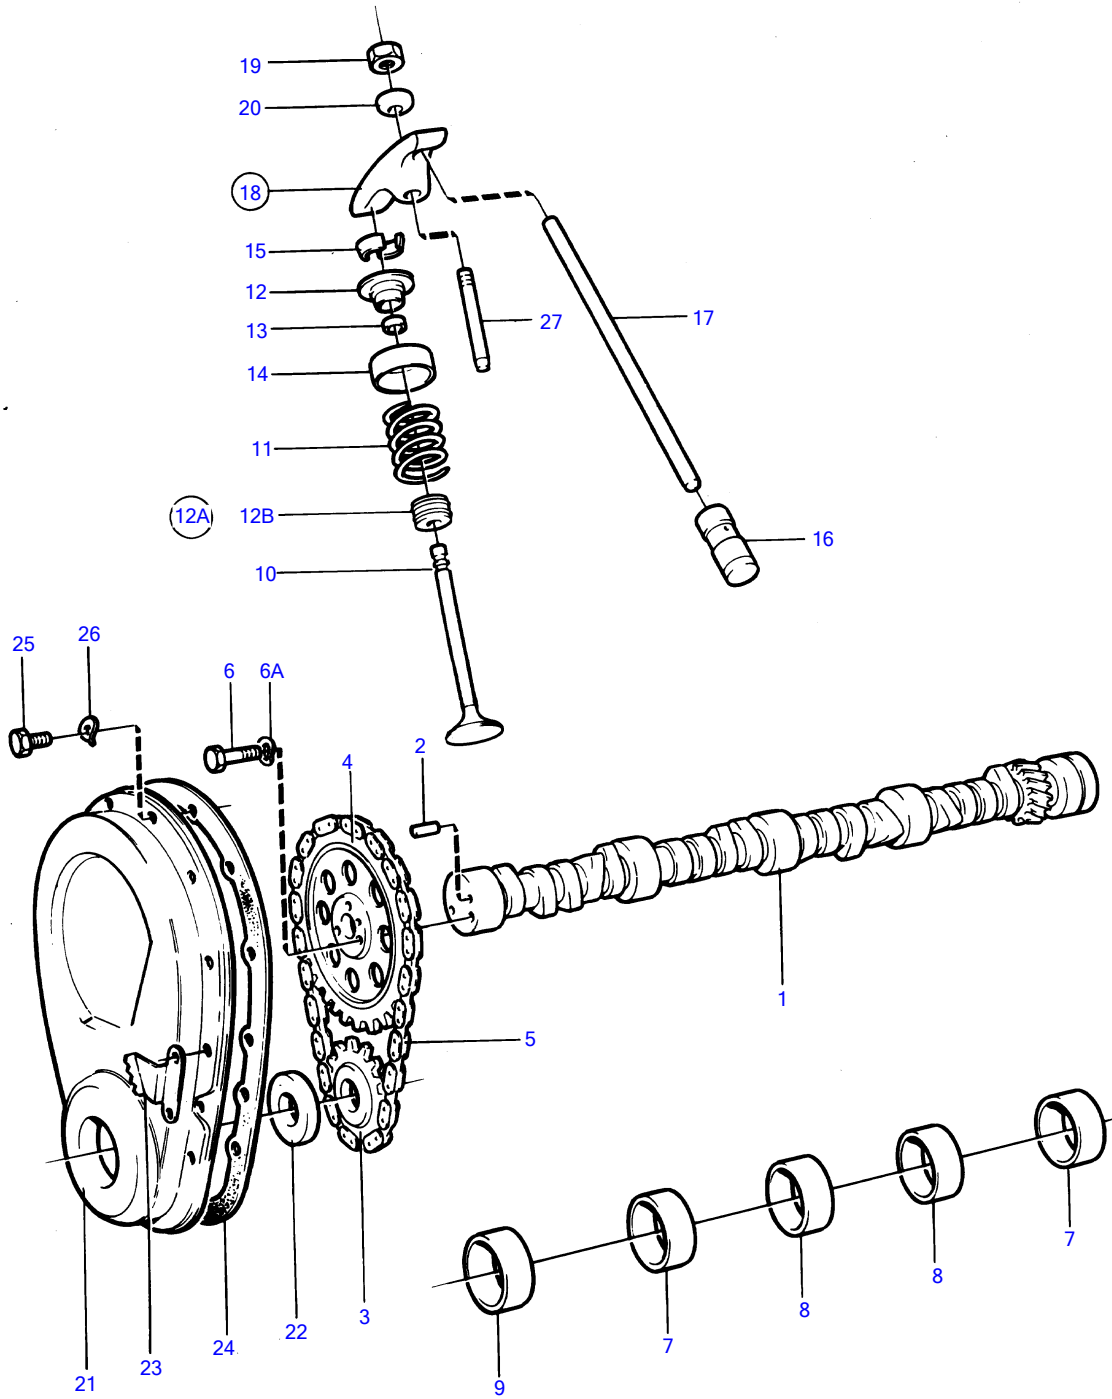

500B, 501B

7210

500B, 501B

REF	PART NO.	QTY	DESCRIPTION	SEE SEC.	NOTES
1	835465	1	Camshaft		
2	835040	1	• Locating pin		
3	856069	1	Sprocket		
4	856068	1	Sprocket		
5	856070	1	Camshaft chain		
6	940135	3	Hexagon screw		
6A	941907	3	Spring washer		
7	841423	2	Bushing		Incl.in cylinderblock.
8	841424	2	Bushing		Incl.in cylinderblock.
9	841422	1	Bearing		Incl.in cylinderblock.
10	835541	8	Exhaust valve		Std
	841372	8	Exhaust valve		Over size 0,015"
	(841860)	8	Inlet valve		Std, Obsolete part
	(841861)	8	Inlet valve		Over size 0,015", Obsolete part
	(841862)	8	Valve		Over size 0,030", Obsolete part
11	835102	16	Spring		
12	855825	8	Valve spring washer		For exhaust valve.
	841782	8	Valve spring washer		
12A	855564	1	Sealing kit		
12B		8	• seal		
13		16	• oil seal		
14	841781	16	Shield		
15	835401	32	Valve collet		
16	835089	16	Tappet		
17	841941	16	Push rod		
18	856421	16	Rocker arm		
19	841198	16	• Nut		
20	841199	16	• Ball		
21	856422	1	Timing gear casing		
22	856665	1	• Sealing ring		
23	841038	1	Setting indicator		
24	856663	1	Gasket		
25	841426	10	Screw		
26	941906	10	Spring washer		Early type
27	835108	16	Stud	12436	
	841779	16	Stud		Over size 0,013"